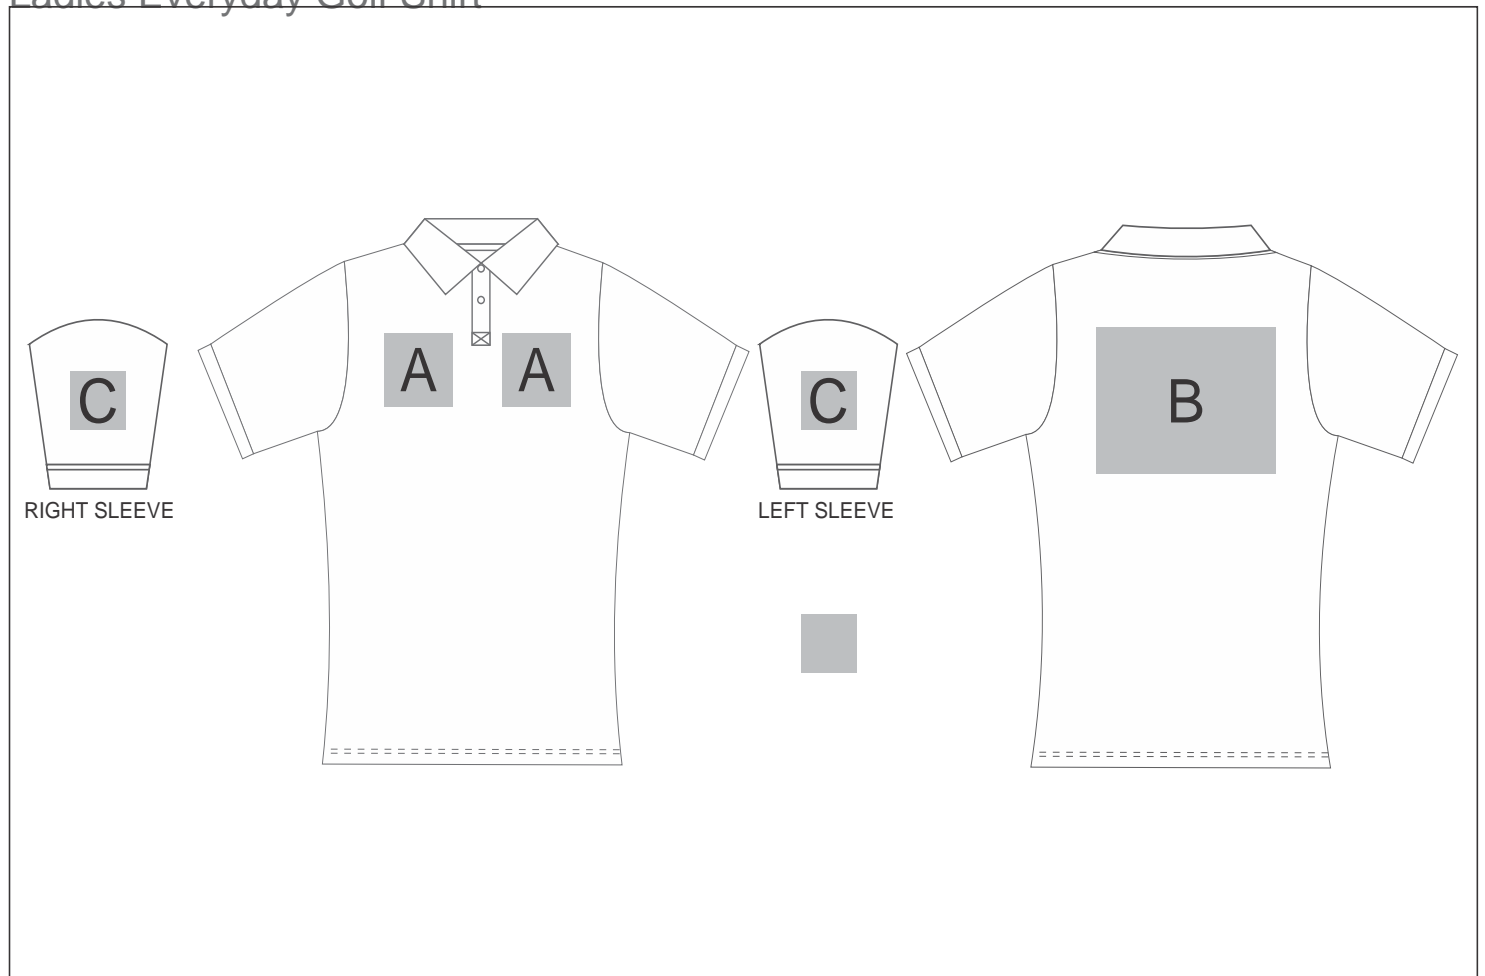

ALT-EVL

Ladies Everyday Golf Shirt

Need to know:

Includes 1-Position Digital Transfer (setup fee applies)

- DTC inclusive Parameters: Left/Right Chest or Back = 100mm x 100mm

Branding Options:

Position	Branding Method (Branding Code)	No. of Colours	Dimension
A	Embroidery (EMB-A)	N/A	100mm wide x 100mm high
A	Screen Print (SA)	1 Colour	100mm wide x 80mm high
A	Digital Transfer Clothing A6 (DTC-A6)	Full Colour	100mm wide x 100mm high
A	Silicone (STP-A)	N/A	30mm wide x 30mm high
A	Silicone (STP-B)	N/A	50mm wide x 50mm high
A	Silicone (STP-C)	N/A	80mm wide x 80mm high
A	Silicone (STP-D)	N/A	100mm wide x 40mm high

B	Embroidery (EMB-A)	N/A	200mm wide x 200mm high
---	--------------------	-----	-------------------------

B	Screen Print (SA)	1 Colour	260mm wide x 200mm high
B	Digital Transfer Clothing A6 (DTC-A6)	Full Colour	148mm wide x 105mm high
B	Digital Transfer Clothing A5 (DTC-A5)	Full Colour	210mm wide x 148mm high
B	Silicone (STP-A)	N/A	30mm wide x 30mm high
B	Silicone (STP-B)	N/A	50mm wide x 50mm high
B	Silicone (STP-C)	N/A	80mm wide x 80mm high
B	Silicone (STP-D)	N/A	120mm wide x 40mm high

C	Embroidery (EMB-A)	N/A	80mm wide x 80mm high
C	Screen Print (SA)	1 Colour	60mm wide x 60mm high
C	Digital Transfer Clothing A6 (DTC-A6)	Full Colour	80mm wide x 80mm high
C	Silicone (STP-A)	N/A	30mm wide x 30mm high
C	Silicone (STP-B)	N/A	50mm wide x 50mm high
C	Silicone (STP-C)	N/A	80mm wide x 80mm high